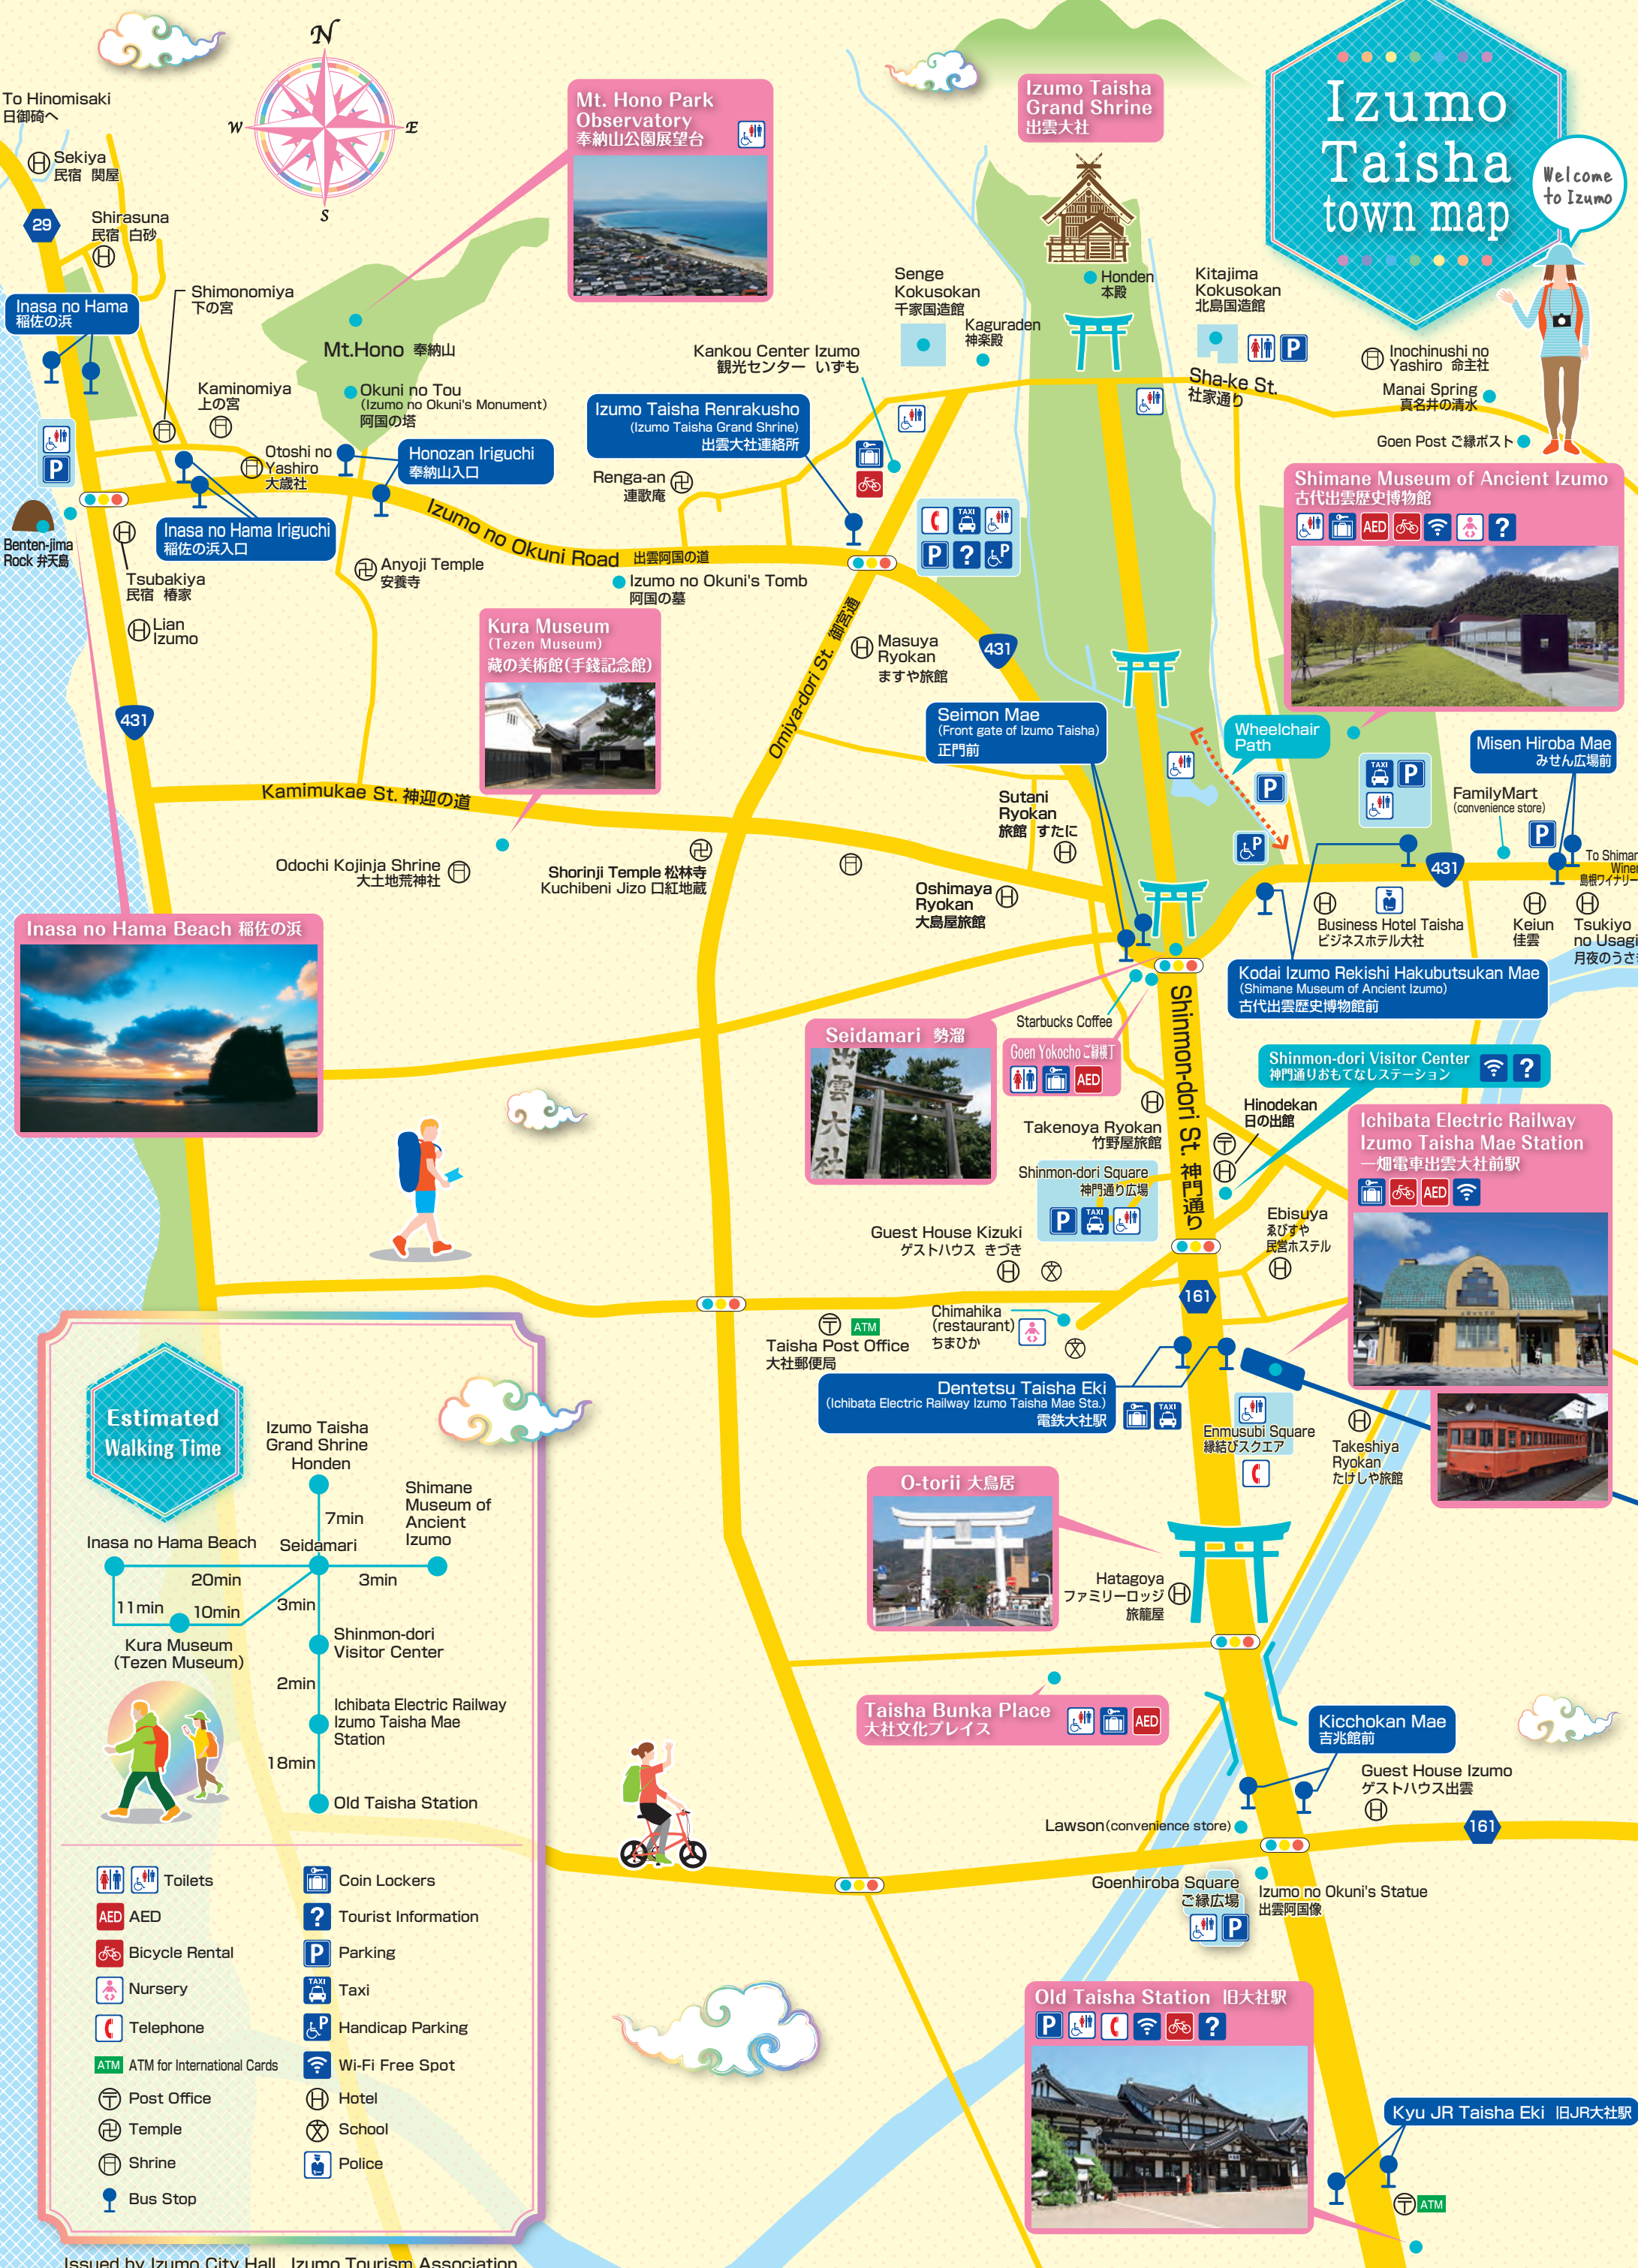

# Izumo Taisha town map

Welcome to Izumo

### Estimated Walking Time

Inasa no Hama Beach	20min	Izumo Taisha Grand Shrine Honden
Kura Museum (Tezen Museum)	11min	Seidamari
	10min	Shimane Museum of Ancient Izumo
	3min	Shinmon-dori Visitor Center
	2min	Ichibata Electric Railway Izumo Taisha Mae Station
	18min	Old Taisha Station
	3min	

Toilets	Coin Lockers
AED	Tourist Information
Bicycle Rental	Parking
Nursery	Taxi
Telephone	Handicap Parking
ATM for International Cards	Wi-Fi Free Spot
Post Office	Hotel
Temple	School
Shrine	Police
Bus Stop	